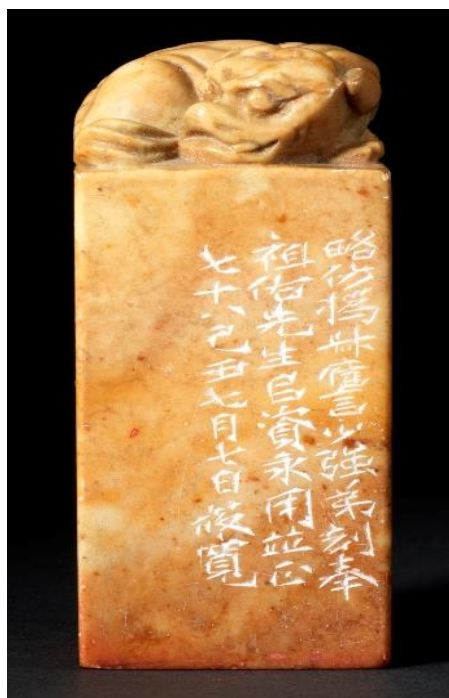

**何筱宽 (1916-?)**

何筱宽，广东顺德人。1916-?。工书，善治印。设立艺一印社，以刻印维生，享誉一时。

**HE Xiaokuan (1916-?)**

He Xiaokuan (1916-?), a native of Shunde, Guangdong, was an acclaimed calligrapher and seal carver. He established the Yiyi Seal Carving Society and lived on seal carving.

C1994.0368

狮钮方形朱文七字印

近现代 (1949)

何筱宽

石 (寿山 / 高山)

印文： 长恨此身非我有

尺寸： 纵：3.5 厘米  
横：3.5 厘米  
高：7.9 厘米

Square Seal with Seven Characters Carved in Relief

Modern period (1949)

HE Xiaokuan

Stone (Shoushan)

Seal characters: chang hen ci shen fei wo you

Size: W: 3.5 cm  
L: 3.5 cm  
H: 7.9 cm